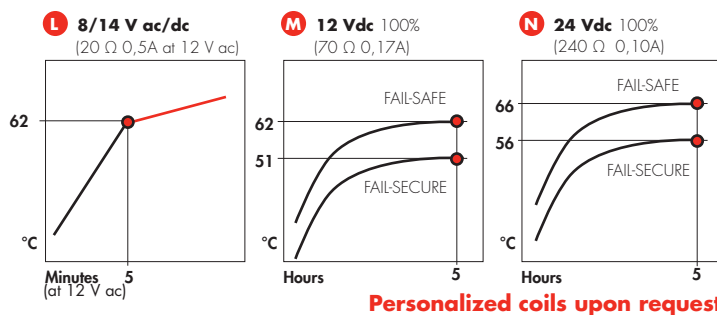

Coil features