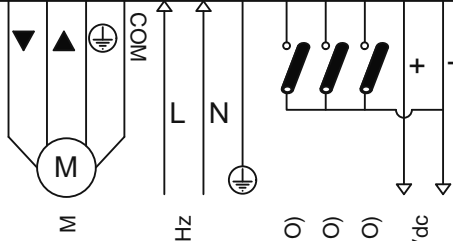

**QK-CE220TUB  
PINKO**

230Vac 50/60HZ

APERTURA - OPENING - ABERTURA (NO)

STOP (NO)

CHIUSURA - CLOSING - CIERRE (NO)

12Vdc